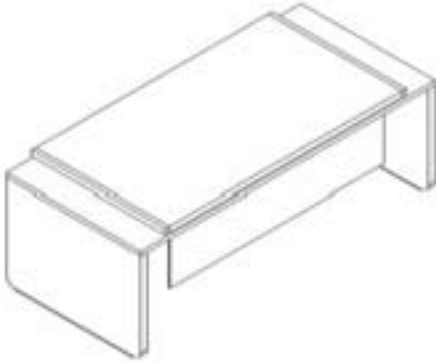

21101  
245X100X75

21102  
225X100X75

21141  
240x45x92

21171  
80x50x45

20501C GLASS TOP  
CAM TABLA  
220X100X75

20541  
90X45X160

20542  
70X45X73

20551  
100X55X75

20571  
80X50X42

20501 VENEER TOP  
AHŞAP TABLA  
220X100X75

20541/20542x2  
270X45X160

20542x3  
210X45X73