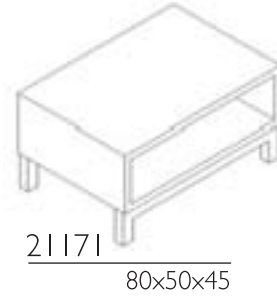

21101  
245X100X75

21102  
225X100X75

21141  
240x45x92

21171  
80x50x45

20501C GLASS TOP  
CAM TABLA  
220X100X75

20541  
90X45X160

20542  
70X45X73

20551  
100X55X75

20571  
80X50X42

20501 VENEER TOP  
AHŞAP TABLA  
220X100X75

20541/20542x2  
270X45X160

20542x3  
210X45X73