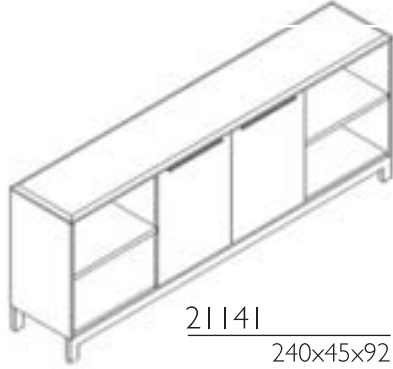

21101
245X100X75

21141
240x45x92